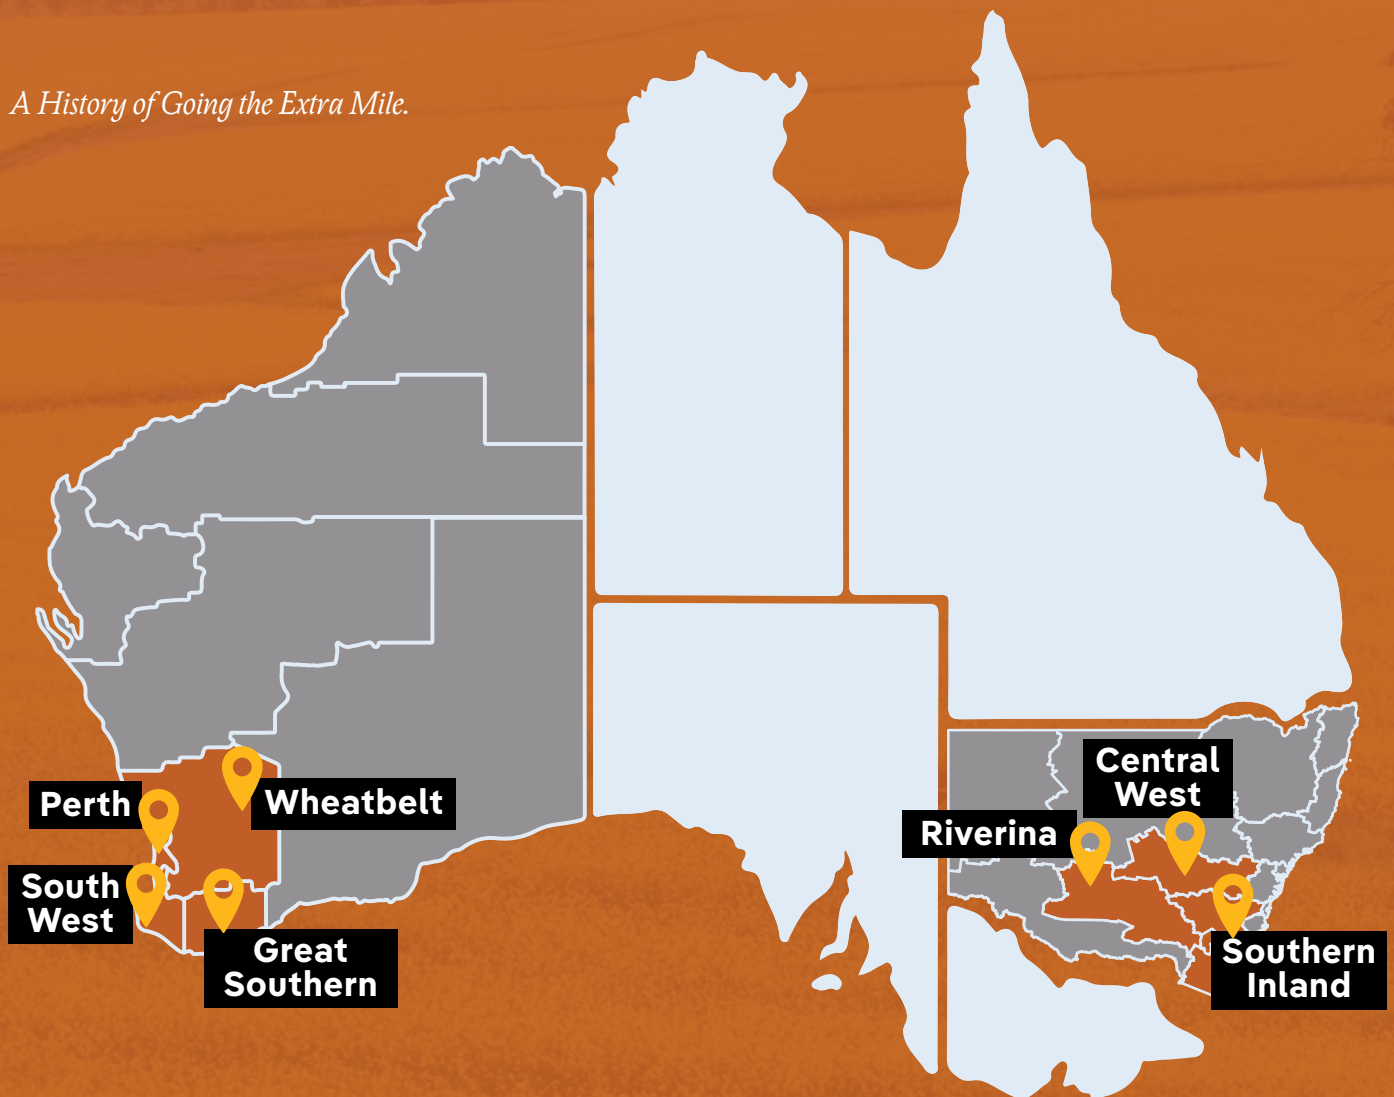

delivered *together*

For over 40 years, Harcher has been providing Australian businesses, large and small, with quality service and products in the convenience, food service and commercial spaces.

Starting from a small confectionery company in Lithgow, NSW, Harcher has grown to operate across 2 states, 7 regions, 7 warehouses and employing over 120 people.

For almost four decades the families companies, Westco Distributors & WA Distributors have acquired and established 16 businesses.

Our extensive distribution network throughout Western Australia and New South Wales covers thousands of businesses and each warehouse carries a full range of essential products.

For our full range, speak to your Harcher sales representative or visit www.harcher.com.au

A History of Going the Extra Mile.